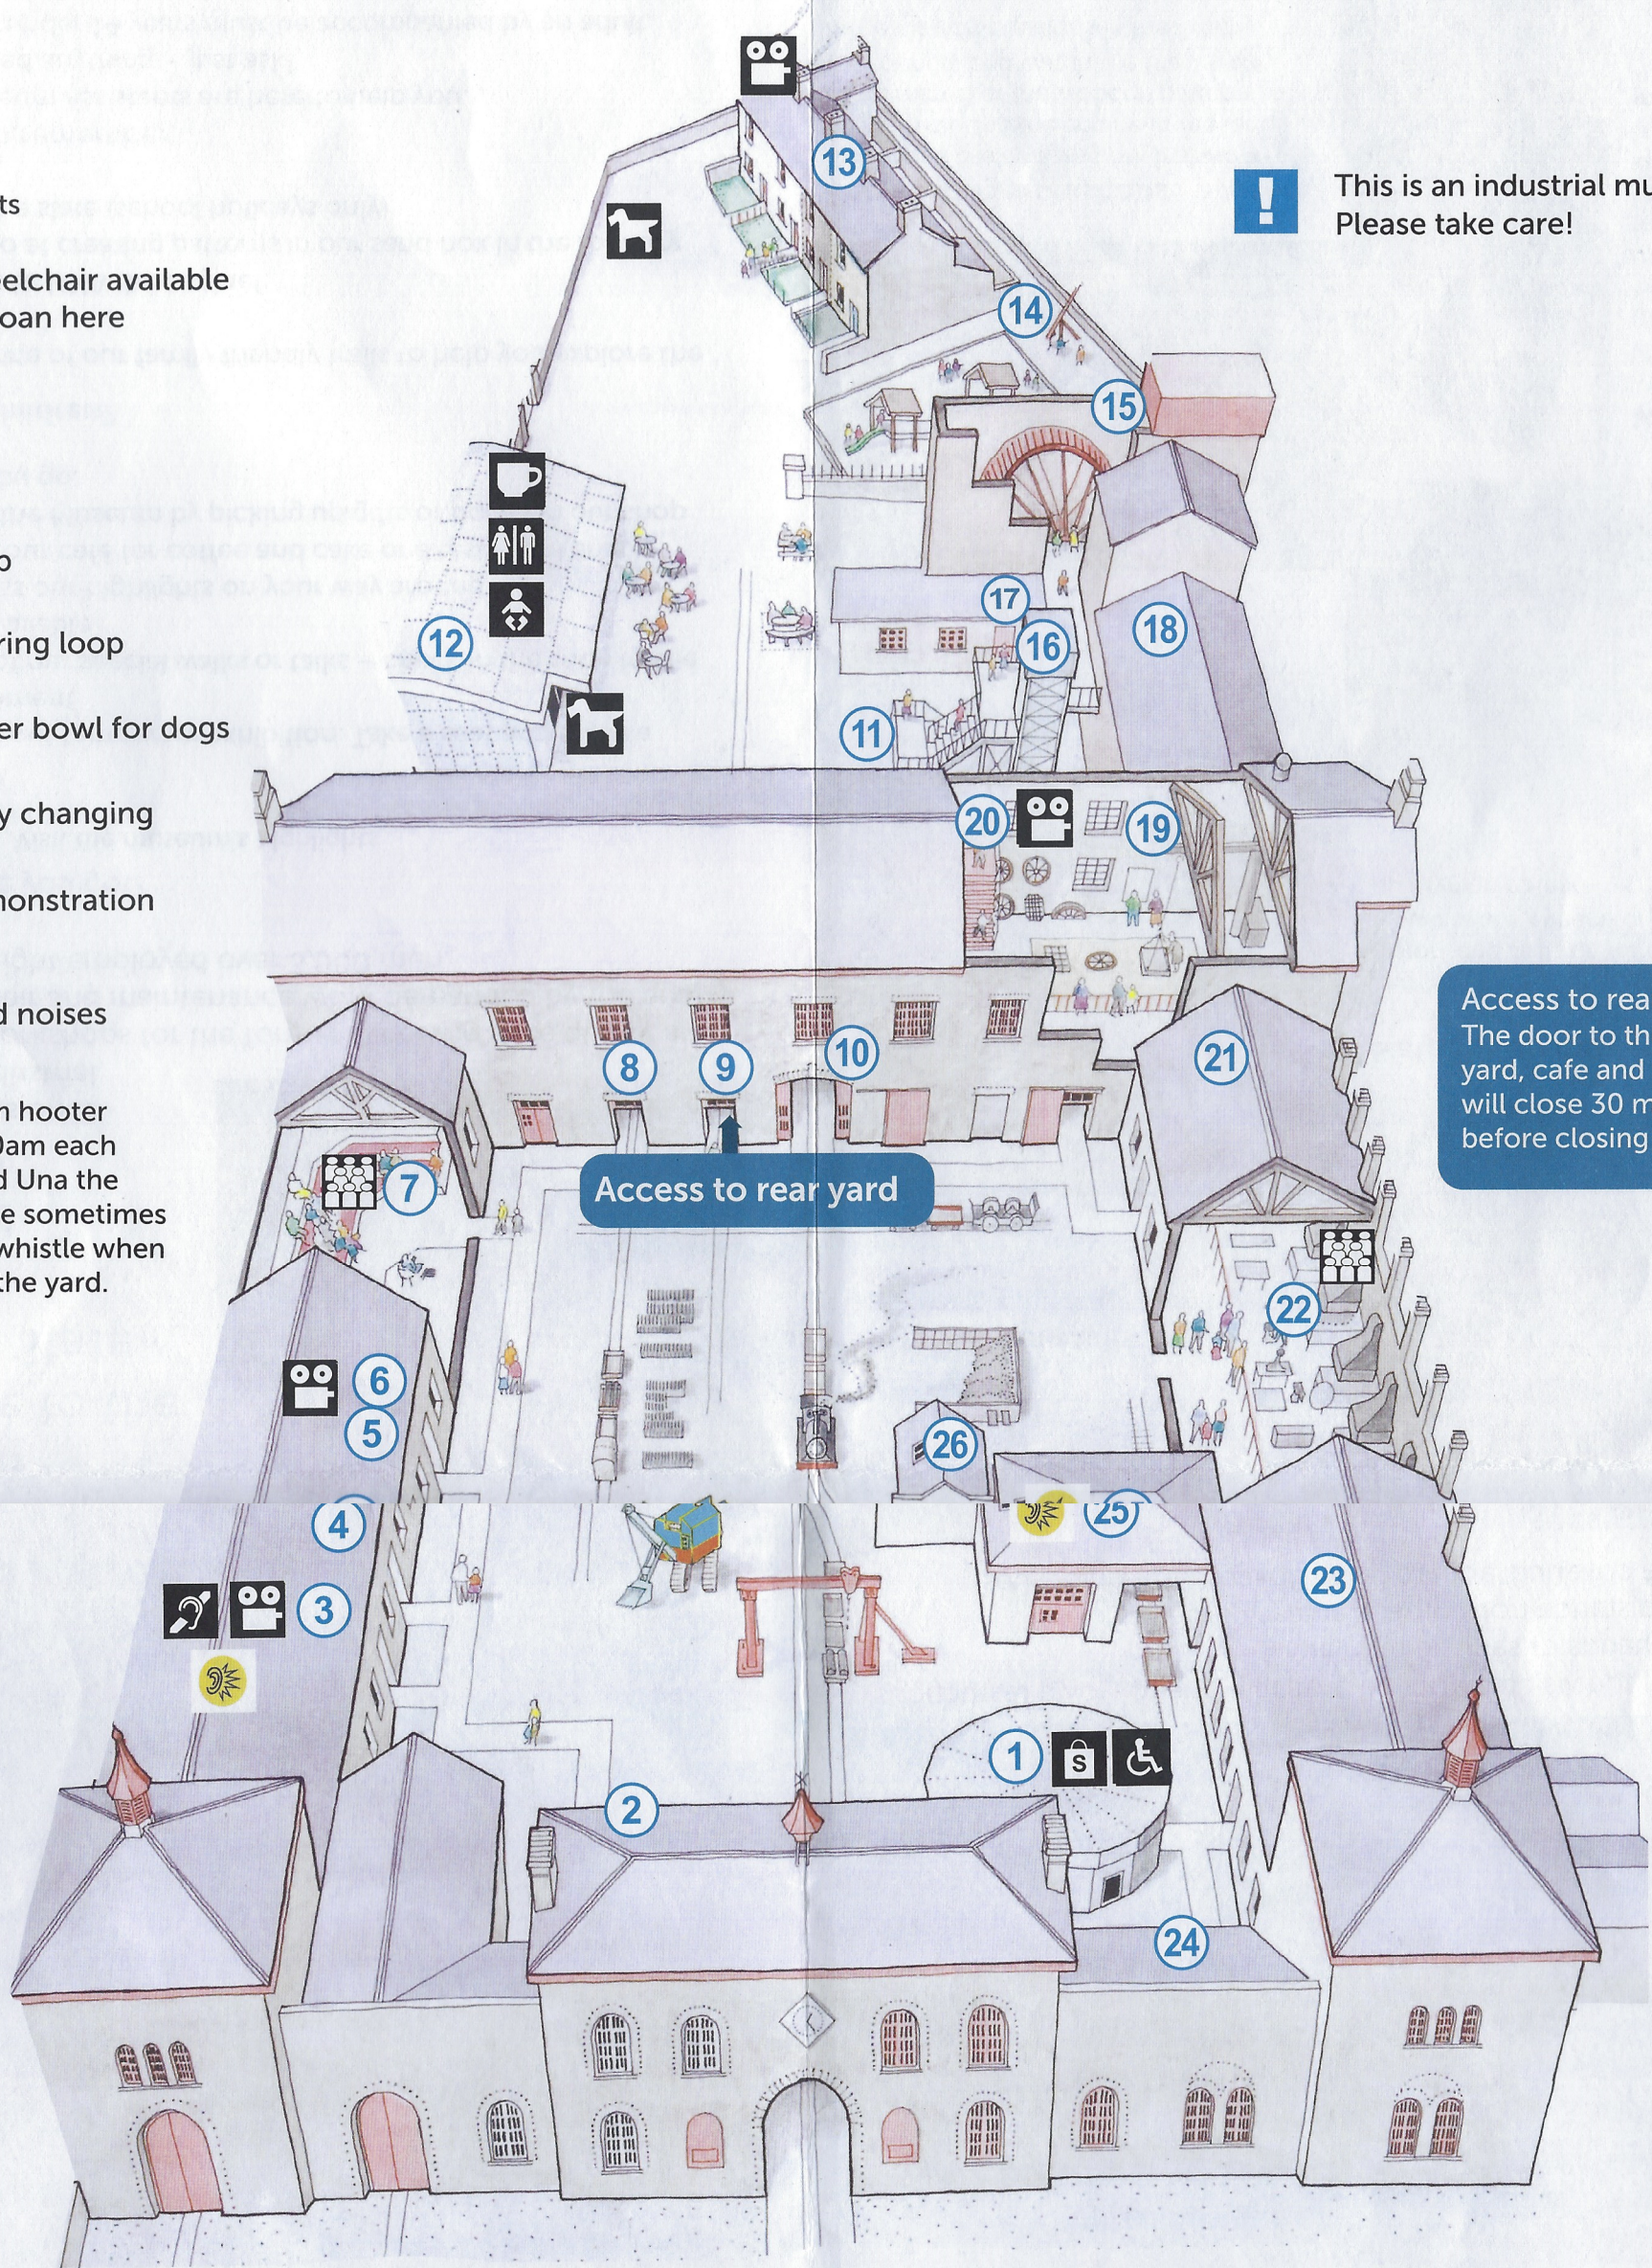

# Map and Guide

national  
slate  
museum  
lechi  
amgueddfa  
cymru

Amgueddfa Cymru - National Museum Wales has 7 museums for you to visit:

- 1 National Slate Museum, Llanberis
- 2 National Wool Museum, Dre-fach Felindre
- 3 National Waterfront Museum, Swansea
- 4 St Fagans National Museum of History
- 5 National Museum Cardiff
- 6 National Roman Legion Museum, Caerleon
- 7 Big Pit National Coal Museum, Blaenavon

# Key

-  toilets
-  wheelchair available for loan here
-  cafe
-  film
-  shop
-  hearing loop
-  water bowl for dogs
-  baby changing
-  demonstration
-  loud noises

The museum hooter sounds at 10am each morning and Una the steam engine sometimes sounds her whistle when she's out in the yard.

 This is an industrial museum. Please take care!

1 Shop and entrance

2 Chief Engineer's House

3 Introductory film

4 Mess room

5 Temporary exhibition

6 Exhibition 'From Rock to Roof'

7 Slate splitting demonstrations

8 Sleeper Sawshed

9 Vertical Sawshed – way through to rear yard

10 Loco shed

11 Education and crafts room

12 Cafe and toilets

13 Fron Haul Quarrymen's Houses

14 Play area

15 Water wheel