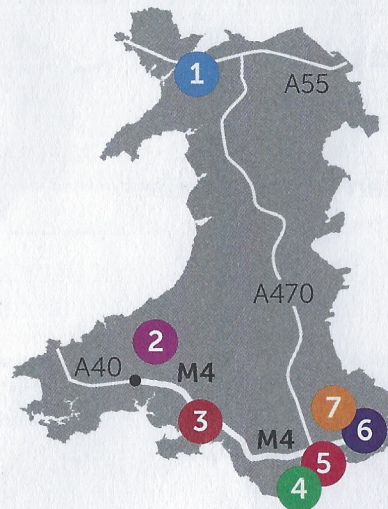

# Map and Guide

national  
slate  
museum  
lechi  
amgueddfa  
cymru

Amgueddfa Cymru - National Museum Wales has 7 museums for you to visit:

- 1 National Slate Museum, Llanberis
- 2 National Wool Museum, Dre-fach Felindre
- 3 National Waterfront Museum, Swansea
- 4 St Fagans National Museum of History
- 5 National Museum Cardiff
- 6 National Roman Legion Museum, Caerleon
- 7 Big Pit National Coal Museum, Blaenavon