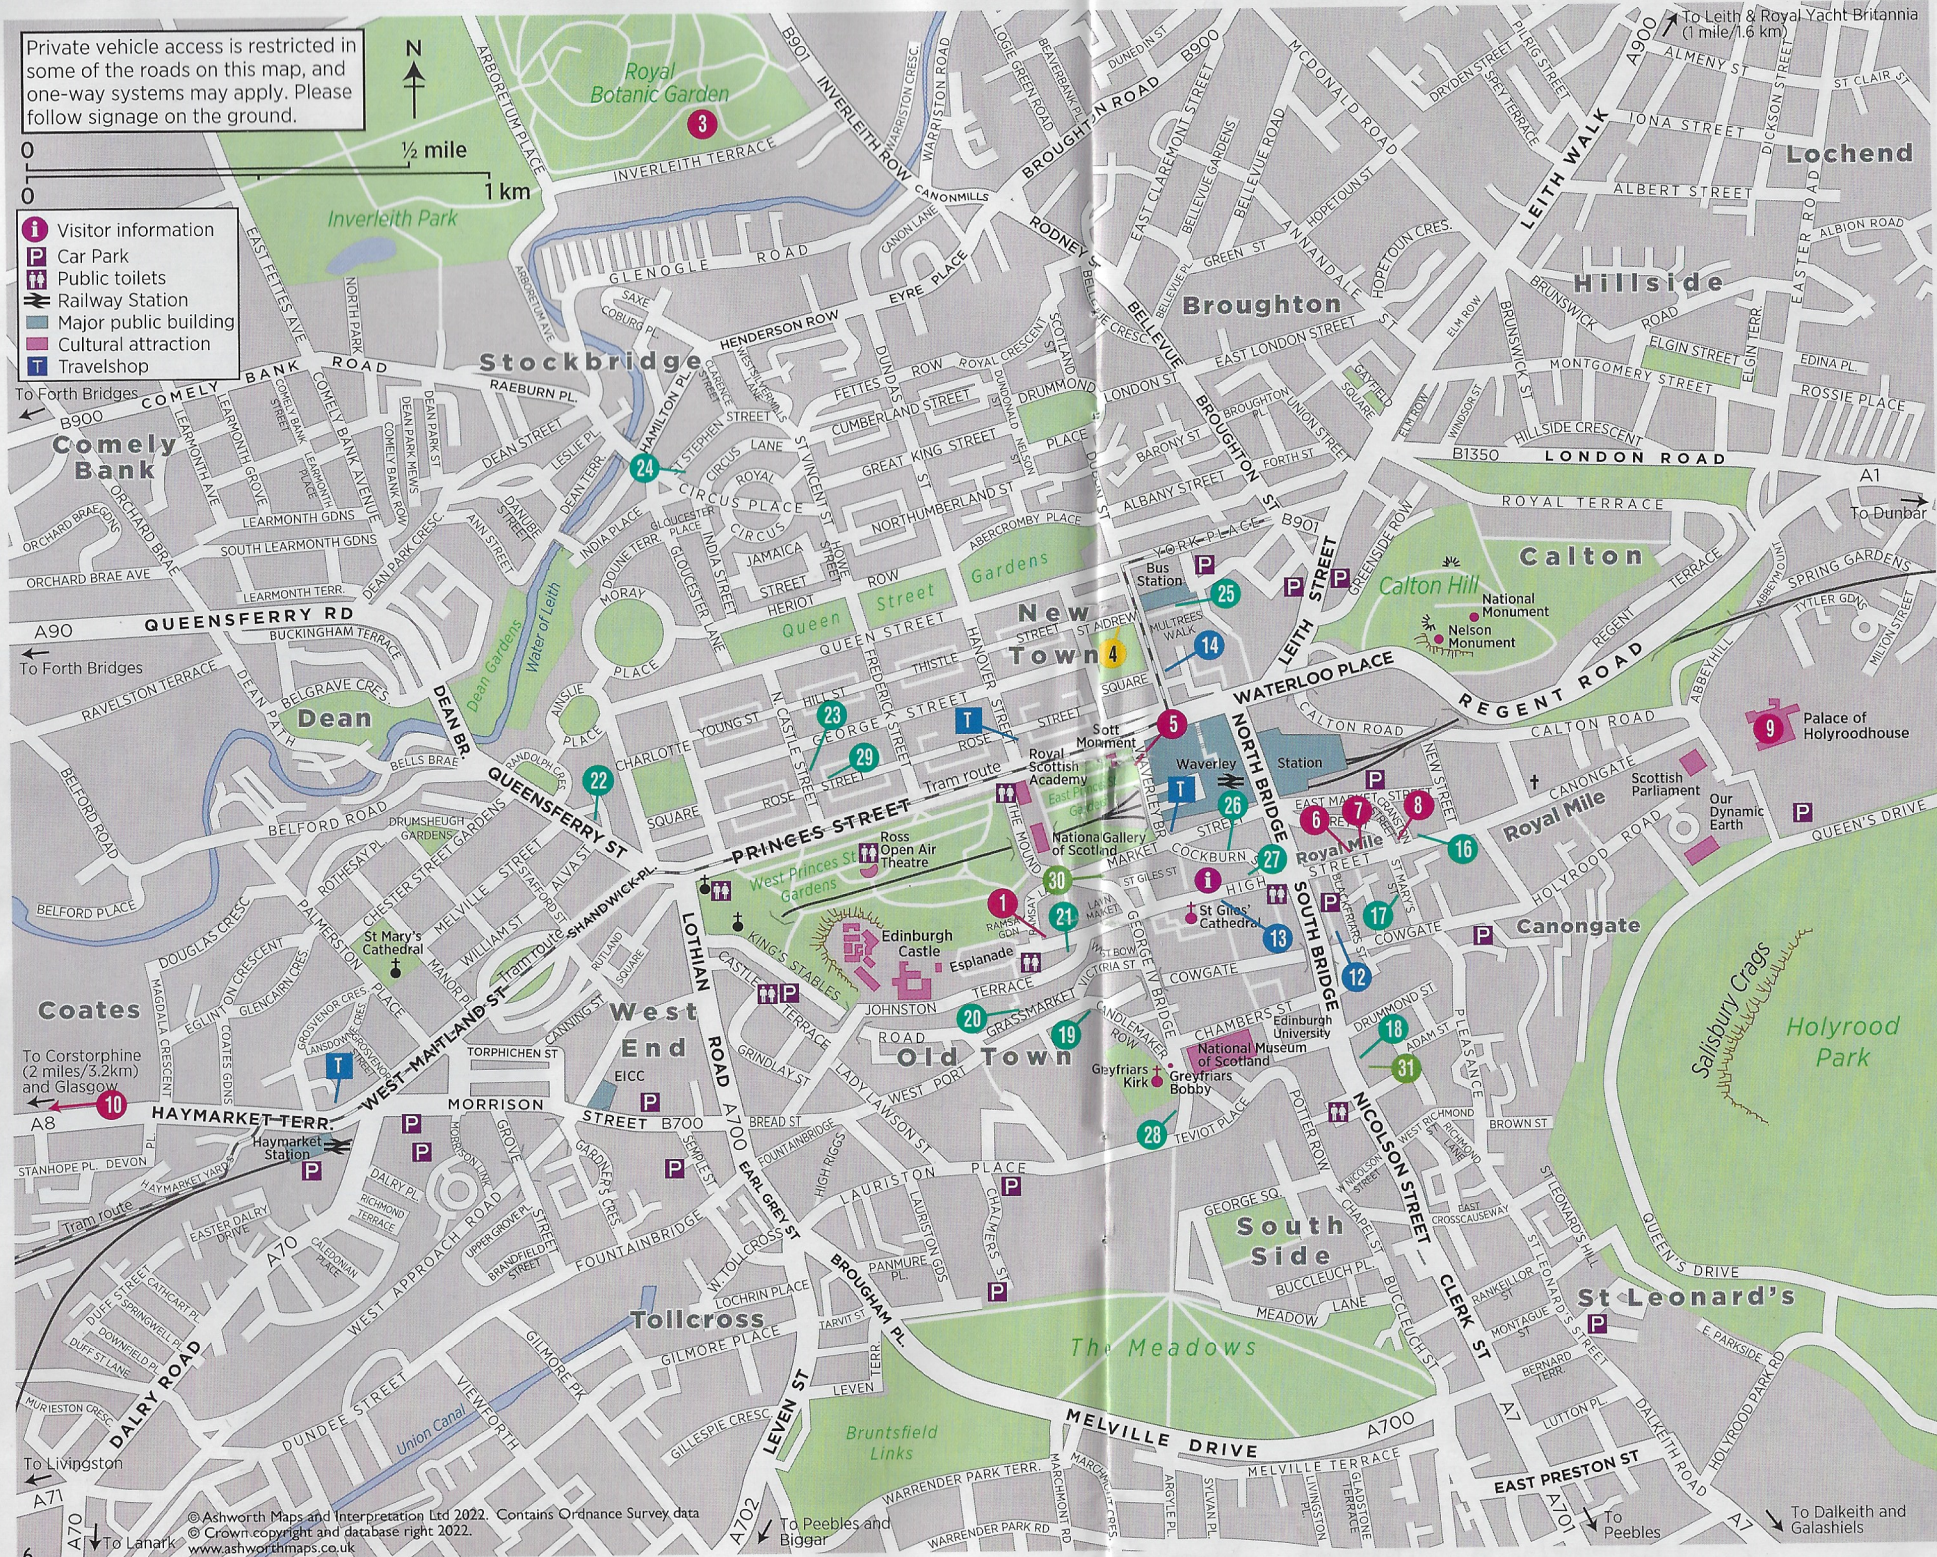

Private vehicle access is restricted in some of the roads on this map, and one-way systems may apply. Please follow signage on the ground.

- Visitor information
- Car Park
- Public toilets
- Railway Station
- Major public building
- Cultural attraction
- Travelshop

Getting Around

- 4 Edinburgh Bus Tours

Attractions

- 1 Camera Obscura & World of Illusions
- 3 Royal Botanic Garden Edinburgh
- 5 Royal Edinburgh Ticket
- 6 The Real Mary King's Close
- 7 John Knox House
- 8 The Chocolatarium
- 9 Palace of Holyroodhouse
- 10 Edinburgh Zoo

Tours

- 12 Auld Reekie Tours
- 13 City of the Dead Tours
- 14 Wynding Road Tours

Shopping, Eating & Drinking

- 16 Wonders of Nature
- 17 Mackenzie Leather
- 18 Bagpipes Galore
- 19 Mr Wood's Fossils
- 20 Bill Baber
- 21 Victoria Regalia
- 22 Scotland Shop
- 23 The Treasure Trove
- 24 Sheila Fleet
- 25 Multrees Walk
- 26 Gurkha Cafe & Restaurant
- 27 Arcade Bar
- 28 Namaste Kathmandu
- 29 Indian Lounge

Museums & Galleries

- 30 Museum on the Mound
- 31 Surgeons' Hall Museums

Colour Coding for map numbers

- Getting Around
- Attractions
- Tours
- Travelshops
- Shopping, Eating & Drinking
- Museums & Galleries