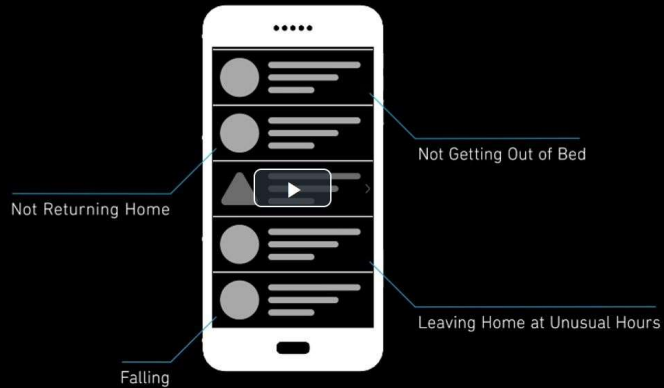

- **Reminders**
- **Calendar**
- **Renew prescriptions**
- **Dial phone**

Virtual home assistant

Home assistant

- **Control heat and A/C**
- **Doorbell**
- **Garage door**
- **Security system**
- **Lights**
- **Other appliances**

Home security

- Thermostat control
- Doorbell
- Mailbox alert
- Burglar alarm
- Garage door
- Smoke and monoxide alarm

Smart plug

Lifestyle monitoring

- Multiple sensors
- Bathroom, bedroom, kitchen, person

The advertisement features a large black Google Home smart speaker on the left. To its right is a white card with the Google Home logo (a colorful house shape) and the text "Google Home" and "Manage everyday tasks effortlessly". Below this are icons for an alarm clock, a lightbulb, a temperature gauge, a fork and knife, and a shopping cart. A grey speech bubble contains the text "Ok Google, order paper towels". Below it, a white speech bubble with the Google Assistant logo contains the text "Got it, ordering paper towels". A smaller white Google Home smart speaker is shown in the bottom right corner.