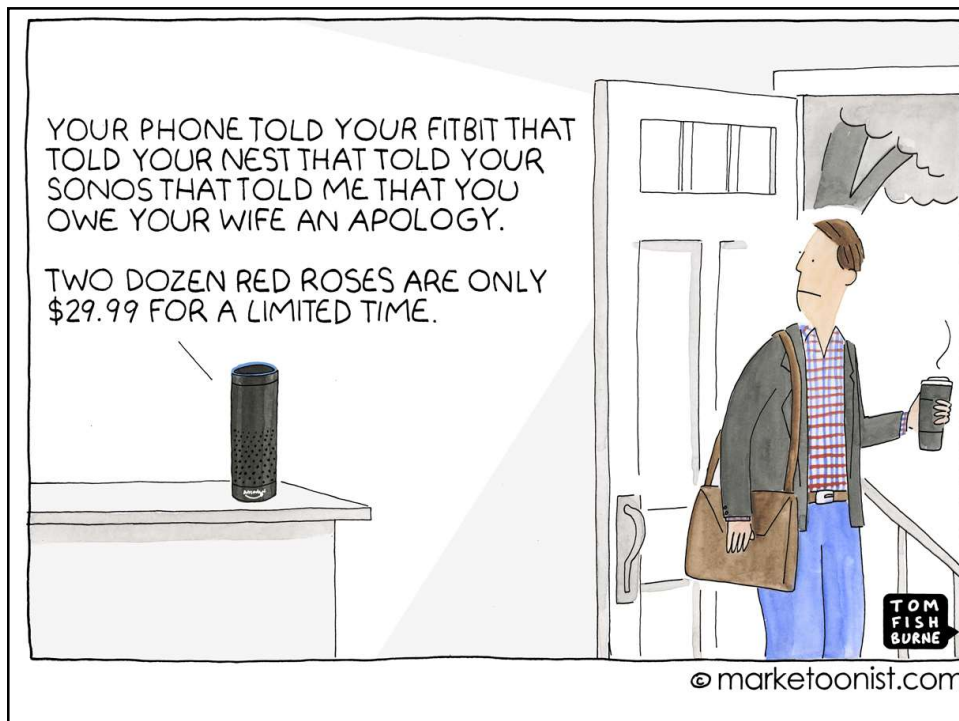

Home security

- Thermostat control
- Doorbell
- Mailbox alert
- Burglar alarm
- Garage door
- Smoke and monoxide alarm

Smart plug

Lifestyle monitoring

- Multiple sensors
- Bathroom, bedroom, kitchen, person

The advertisement features a large black Google Home smart speaker on the left. To its right is a white card with the Google Home logo (a colorful house shape) and the text "Google Home" and "Manage everyday tasks effortlessly". Below this are icons for an alarm clock, a lightbulb, a temperature gauge, a fork and knife, and a shopping cart. A grey speech bubble contains the text "Ok Google, order paper towels". Below it, a white speech bubble with the Google Assistant logo contains the text "Got it, ordering paper towels". A smaller white Google Home smart speaker is shown in the bottom right corner.