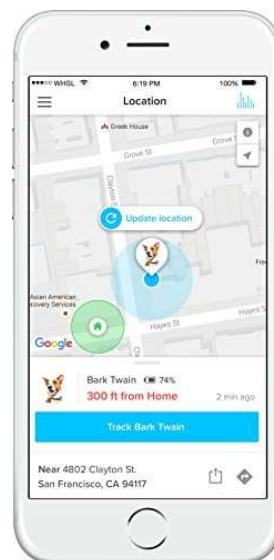

The advertisement features a large black Google Home smart speaker on the left. To its right is a white card with the Google Home logo (a colorful house shape) and the text "Google Home" and "Manage everyday tasks effortlessly". Below this are icons for an alarm clock, a lightbulb, a temperature gauge, a fork and knife, and a shopping cart. A grey speech bubble contains the text "Ok Google, order paper towels". Below it, a white speech bubble with the Google Assistant logo contains the text "Got it, ordering paper towels". A smaller white Google Home smart speaker is shown in the bottom right corner.

Location tracking

- **Kids**
- **Grandkids**
- **Parents**
- **Pets**
- **Vehicles**

Whistle GPS and Findster

- Track pets
- Track people
- Track cars and bikes

Smart TV

- Internet browsing
- Record and playback
- Streaming video
- Security camera monitoring
- Phone calls
- and much more