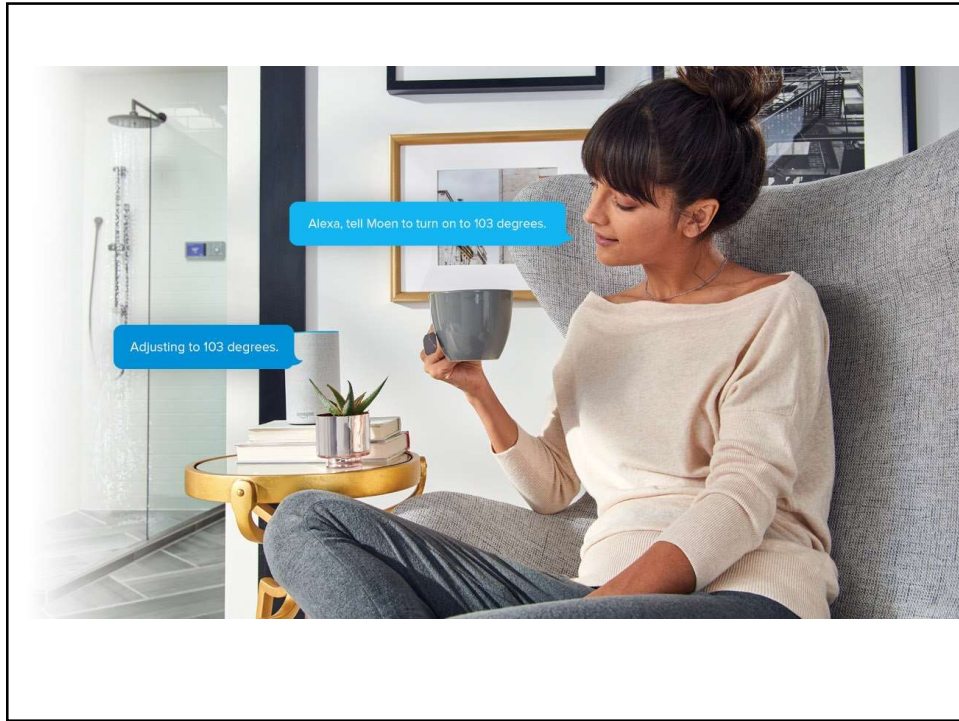

- **Reminders**
- **Calendar**
- **Renew prescriptions**
- **Dial phone**

Virtual home assistant

Home assistant

- **Control heat and A/C**
- **Doorbell**
- **Garage door**
- **Security system**
- **Lights**
- **Other appliances**

Home security

- Thermostat control
- Doorbell
- Mailbox alert
- Burglar alarm
- Garage door
- Smoke and monoxide alarm

Smart plug

Lifestyle monitoring

- Multiple sensors
- Bathroom, bedroom, kitchen, person

The advertisement features a large black Google Home smart speaker on the left. To its right is a white card with the Google Home logo (a colorful house shape) and the text "Google Home" and "Manage everyday tasks effortlessly". Below this are icons for an alarm clock, a lightbulb, a temperature gauge, a fork and knife, and a shopping cart. A grey speech bubble contains the text "Ok Google, order paper towels". Below it, a white speech bubble with the Google Assistant logo contains the text "Got it, ordering paper towels". A smaller white Google Home smart speaker is shown in the bottom right corner.